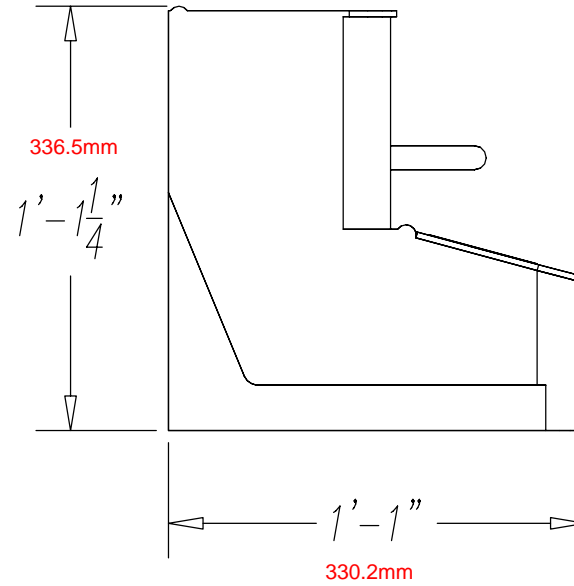

# 12" x 13" Scoop Bin

This design is the exclusive property of Trade Fixtures LLC, and is protected under copyright laws. All persons to whom it is displayed agree that they will not make any use of or disclose it to any third party, without our express written permission.

REVISION

TFI-4009

E3\SD-2001

DATE: 02/16/01  
SCALE: NTS

DESCR: TRADE FIXTURES  
CUST: 12" x 13" SCOOP BIN  
SHT # 1 OF 1  
BY: TDD