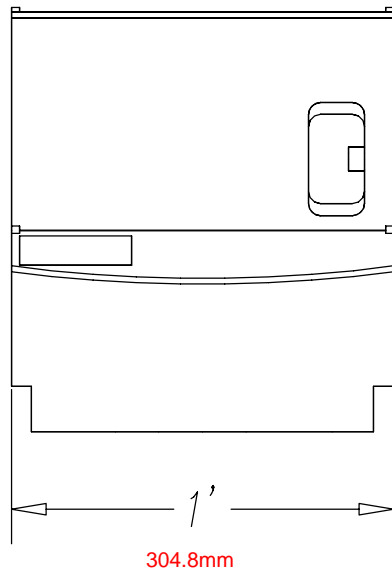

# 12" x 13" Scoop Bin

This design is the exclusive property of Trade Fixtures LLC, and is protected under copyright laws. All persons to whom it is displayed agree that they will not make any use of or disclose it to any third party, without our express written permission.

REVISION

TFI-4009

E3\SD-2001

DATE: 02/16/01  
SCALE: NTS

DESCR: TRADE FIXTURES  
CUST: 12" x 13" SCOOP BIN  
SHT # 1 OF 1  
BY: TDD