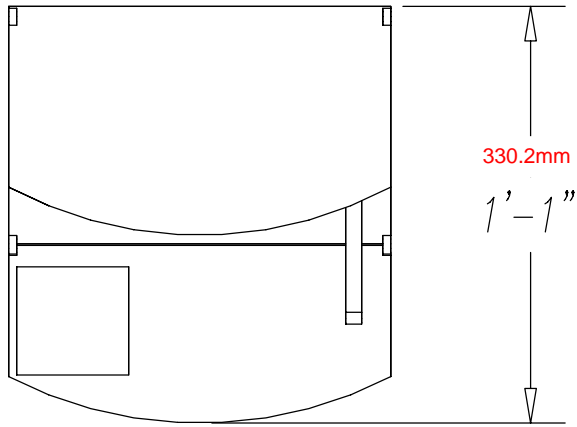

# 12" x 13" Scoop Bin

This design is the exclusive property of Trade Fixtures LLC, and is protected under copyright laws. All persons to whom it is displayed agree that they will not make any use of or disclose it to any third party, without our express written permission.

REVISION

TFI-4009

E3\SD-2001

DATE: 02/16/01  
SCALE: NTS

DESCR: TRADE FIXTURES  
CUST: 12" x 13" SCOOP BIN  
SHT # 1 OF 1  
BY: TDD