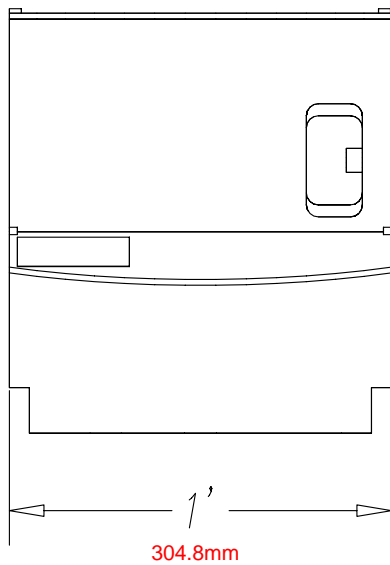

# 12" x 17" Scoop Bin

This design is the exclusive property of Trade Fixtures LLC, and is protected under copyright laws. All persons to whom it is displayed agree that they will not make any use of or disclose it to any third party, without our express written permission.

REVISION

TFI-4008

E3\SD-2001

DESCR TRADE FIXTURES

CUST 12" x 17" SCOOP BIN

SHT # 1 OF 1

DATE: 02/16/01

SCALE: N/S