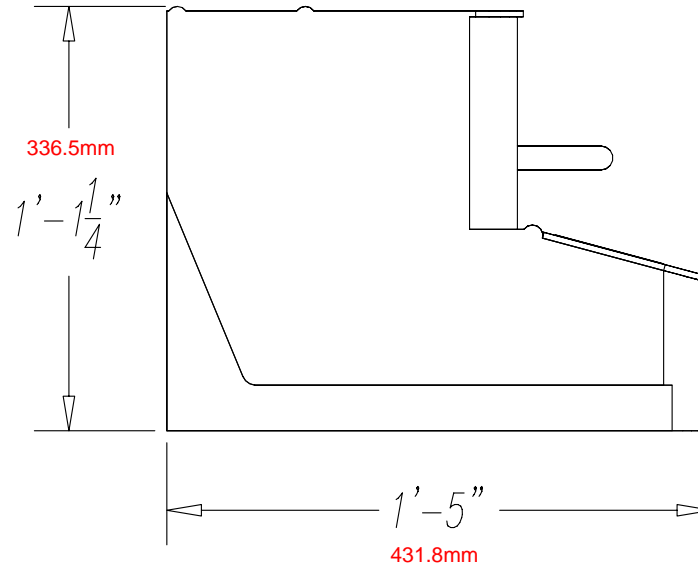

# 12" x 17" Scoop Bin

This design is the exclusive property of Trade Fixtures LLC, and is protected under copyright laws. All persons to whom it is displayed agree that they will not make any use of or disclose it to any third party, without our express written permission.

REVISION

TFI-4008

E3\SD-2001

DESCR TRADE FIXTURES

CUST 12" x 17" SCOOP BIN

SHT # 1 OF 1

DATE: 02/16/01

SCALE: N/S