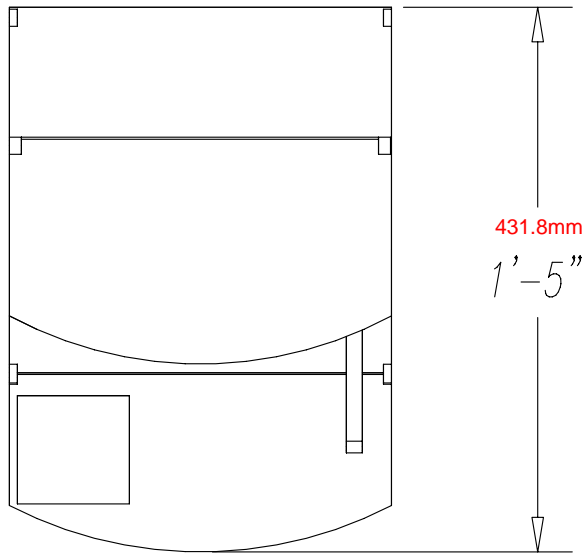

# 12" x 17" Scoop Bin

This design is the exclusive property of Trade Fixtures LLC, and is protected under copyright laws. All persons to whom it is displayed agree that they will not make any use of or disclose it to any third party, without our express written permission.

REVISION

TFI-4008

E3\SD-2001

DESCR TRADE FIXTURES

CUST 12" x 17" SCOOP BIN

SHT # 1 OF 1

DATE: 02/16/01

SCALE: N/S