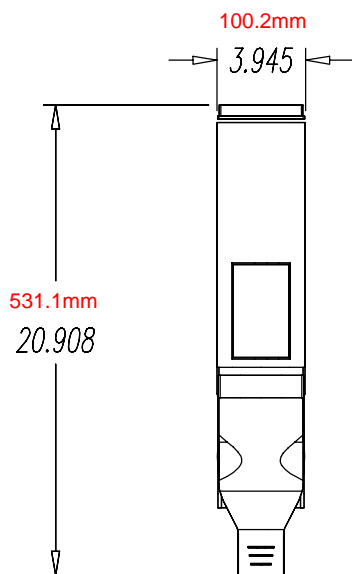

Trade Fixtures

This design is the exclusive property of Trade Fixtures LLC, and is protected under copyright laws. All persons to whom it is displayed agree that they will not make any use of or disclose it to any third party, without our express written permission.

REVISION
x
x
x

TFL-6009
E3\SD-2002

DATE: 02/01/02
SCALE: 1/8"

DESC: 4" X 18" GRAVITY FEED BIN
CUST: TRADE FIXTURES
SHT # 1 OF 1
BY: TDD