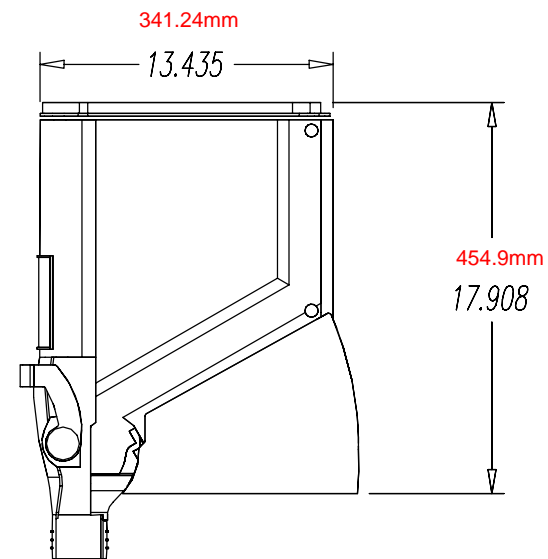

Trade Fixtures

This design is the exclusive property of Trade Fixtures LLC, and is protected under copyright laws. All persons to whom it is displayed agree that they will not make any use of or disclose it to any third party, without our express written permission.

REVISION
x
x
x

TFL-6009
E3\SD-2002

DATE: 02/01/02
SCALE: 1/8"

DESC: 4" X 18" GRAVITY FEED BIN
CUST: TRADE FIXTURES
SHT # 1 OF 1
BY: TDD