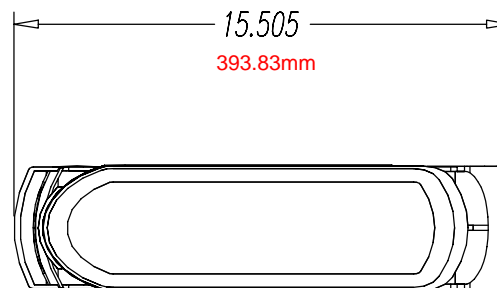

Trade Fixtures

This design is the exclusive property of Trade Fixtures LLC, and is protected under copyright laws. All persons to whom it is displayed agree that they will not make any use of or disclose it to any third party, without our express written permission.

REVISION
x
x
x

TFL-6009
E3\SD-2002

DATE: 02/01/02
SCALE: 1/8"

DESC: 4" X 18" GRAVITY FEED BIN
CUST: TRADE FIXTURES
SHT # 1 OF 1
BY: TDD