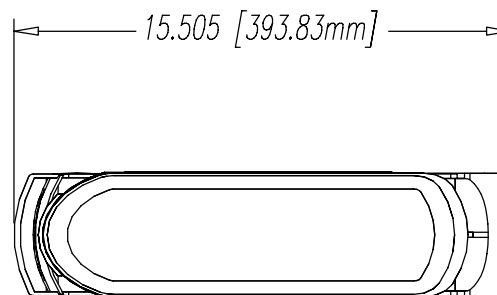

Trade Fixtures

This design is the exclusive property of Trade Fixtures LLC, and is protected under copyright laws. All persons to whom it is displayed agree that they will not make any use of or disclose it to any third party, without our express written permission.

REVISION
x
x
x

TFI-6003
E3\SD-2002

DATE: 02/01/02
SCALE: 1/1

DESC: 4" X 24" GRAVITY FEED BIN
CUST: TRADE FIXTURES
SHT # 1 OF 1
BY: TDD