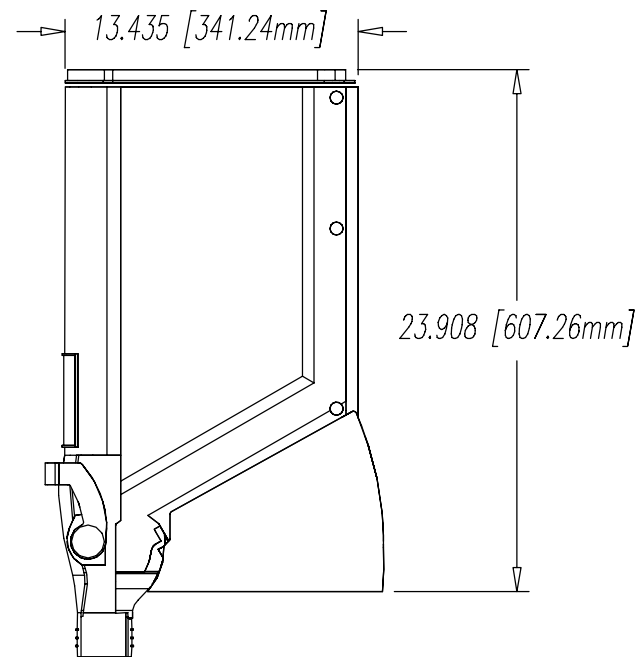

Trade Fixtures

This design is the exclusive property of Trade Fixtures LLC, and is protected under copyright laws. All persons to whom it is displayed agree that they will not make any use of or disclose it to any third party, without our express written permission.

REVISION
x
x
x

TFI-6003
E3\SD-2002

DATE: 02/01/02
SCALE: 1/1

DESC: 4" X 24" GRAVITY FEED BIN
CUST: TRADE FIXTURES
SHT # 1 OF 1
BY: TDD