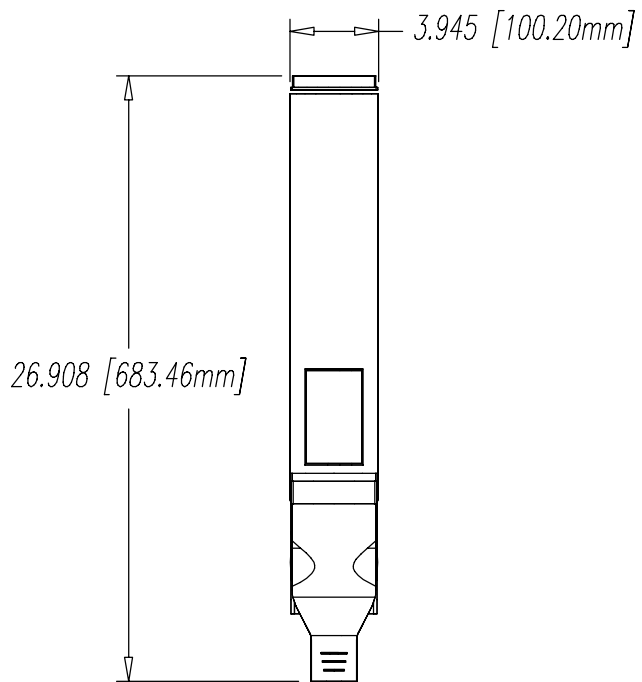

Trade Fixtures

This design is the exclusive property of Trade Fixtures LLC, and is protected under copyright laws. All persons to whom it is displayed agree that they will not make any use of or disclose it to any third party, without our express written permission.

REVISION
x
x
x

TFI-6003
E3\SD-2002

DATE: 02/01/02
SCALE: 1/1

DESC: 4" X 24" GRAVITY FEED BIN
CUST: TRADE FIXTURES
SHT # 1 OF 1
BY: TDD