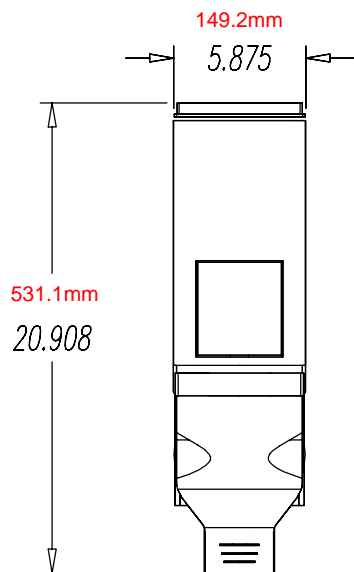

Trade Fixtures

DESC: 6" X 18" GRAVITY FEED BIN
 CUST: TRADE FIXTURES
 SHT # 1 OF 1
 BY: MCCOOL

TFI
 2000

TFI-6012A
 E3\SD-2002

DATE: 5/13/02
 SCALE: 1/8" = 1"

REVISION
 x
 x
 x

This design is the exclusive property of Trade Fixtures LLC, and is protected under copyright laws. All persons to whom it is displayed agree that they will not make any use of or disclose it to any third party, without our express written permission.