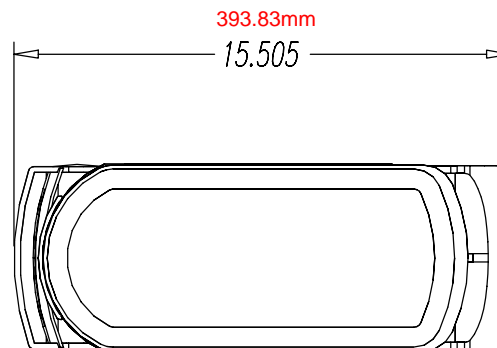

Trade Fixtures

DESC: 6" X 18" GRAVITY FEED BIN
 CUST: TRADE FIXTURES
 SHT # 1 OF 1
 BY: MCCOOL

TFI
 2000

TFI-6012A
 E3\SD-2002

DATE: 5/13/02
 SCALE: 1/8" = 1"

REVISION
 x
 x
 x

This design is the exclusive property of Trade Fixtures LLC, and is protected under copyright laws. All persons to whom it is displayed agree that they will not make any use of or disclose it to any third party, without our express written permission.