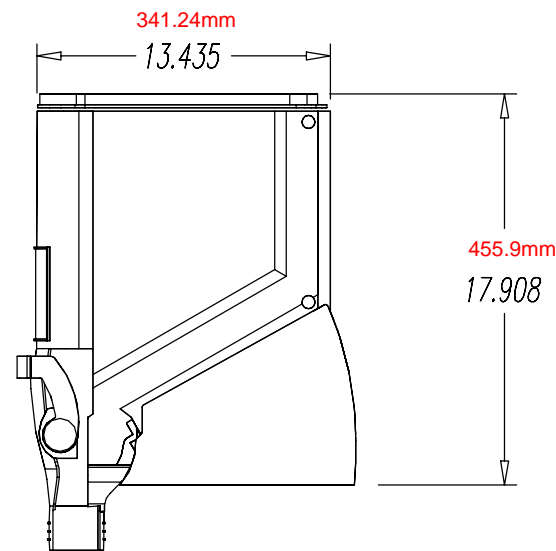

Trade Fixtures

DESC: 6" X 18" GRAVITY FEED BIN
 CUST: TRADE FIXTURES
 SHT # 1 OF 1
 BY: MCCOOL

TFI
 2000

TFI-6012A
 E3\SD-2002

DATE: 5/13/02
 SCALE: 1/8" = 1"

REVISION
 x
 x
 x

This design is the exclusive property of Trade Fixtures LLC, and is protected under copyright laws. All persons to whom it is displayed agree that they will not make any use of or disclose it to any third party, without our express written permission.