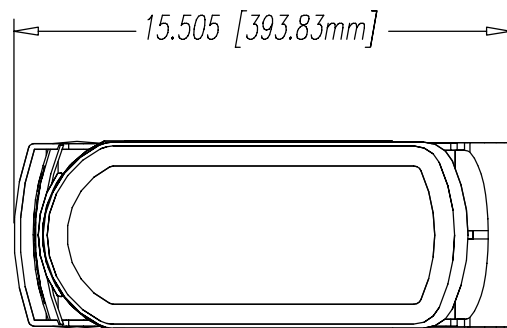

Trade Fixtures

DESCP 6" X 24" GRAVITY FEED BIN
 CUST. TRADE FIXTURES
 SHT # 1 OF 1
 BY MCCOOL

DATE: 5/13/02
 SCALE: 1/8" = 1"

REVISION
x
x
x

TFI-6012
 E3\SD-2002

This design is the exclusive property of Trade Fixtures LLC, and is protected under copyright laws. All persons to whom it is displayed agree that they will not make any use of or disclose it to any third party, without our express written permission.