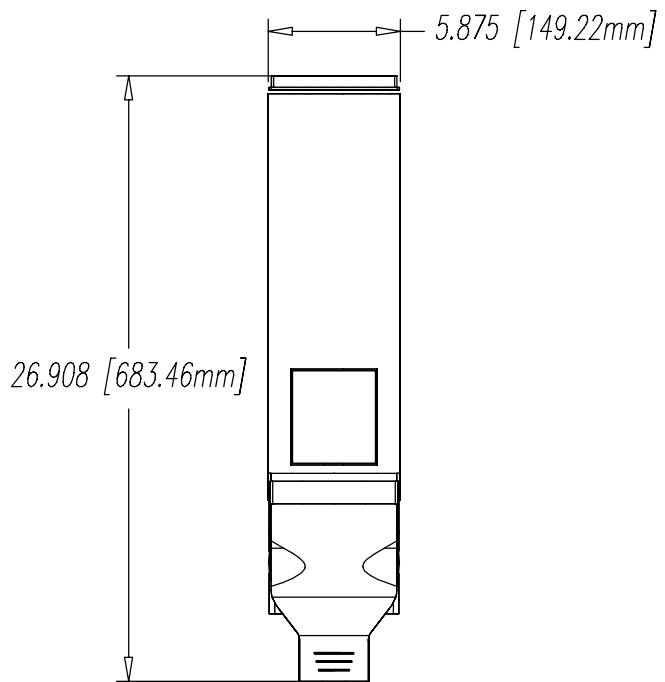

Trade Fixtures

DESCP 6" X 24" GRAVITY FEED BIN
 CUST. TRADE FIXTURES
 SHT # 1 OF 1
 BY MCCOOL

DATE: 5/13/02
 SCALE: 1/8" = 1"

REVISION
x
x
x

TFI-6012
 E3\SD-2002

This design is the exclusive property of Trade Fixtures LLC, and is protected under copyright laws. All persons to whom it is displayed agree that they will not make any use of or disclose it to any third party, without our express written permission.