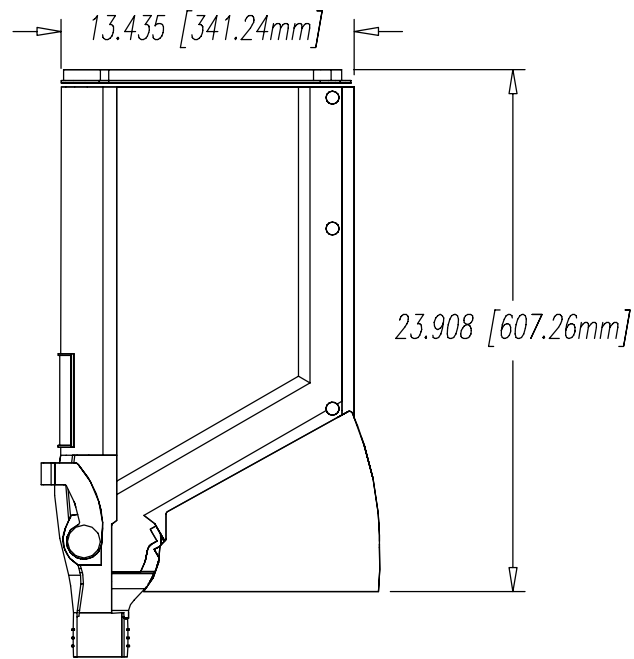

Trade Fixtures

DESCP 6" X 24" GRAVITY FEED BIN
 CUST. TRADE FIXTURES
 SHT # 1 OF 1
 BY MCCOOL

DATE: 5/13/02
 SCALE: 1/8" = 1"

REVISION
x
x
x

TFI-6012
 E3\SD-2002

This design is the exclusive property of Trade Fixtures LLC, and is protected under copyright laws. All persons to whom it is displayed agree that they will not make any use of or disclose it to any third party, without our express written permission.