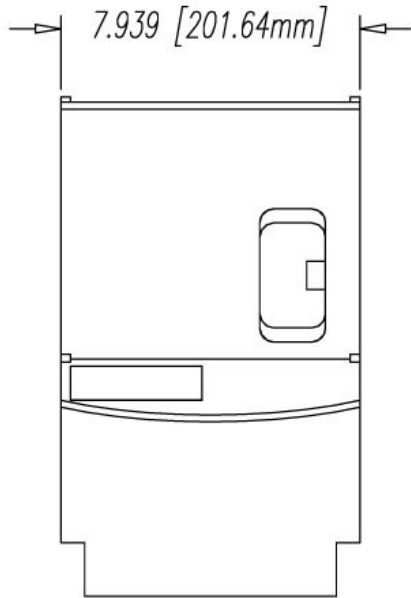

Trade Fixtures

This design is the exclusive property of Trade Fixtures LLC, and protected under copyright laws. All persons to whom it is displayed agree that they will not make any use of or disclose it to any party, without our express written permission.

REVISION
x
x
x

TFI-6004-1
E3\SD-2002

DATE: 05/30/02
SCALE: NTS

DESC: 8" X 13" VERTICAL SCOOP BIN
CUST: TRADE FIXTURES
SHT # 1 OF 1
BY: TDD