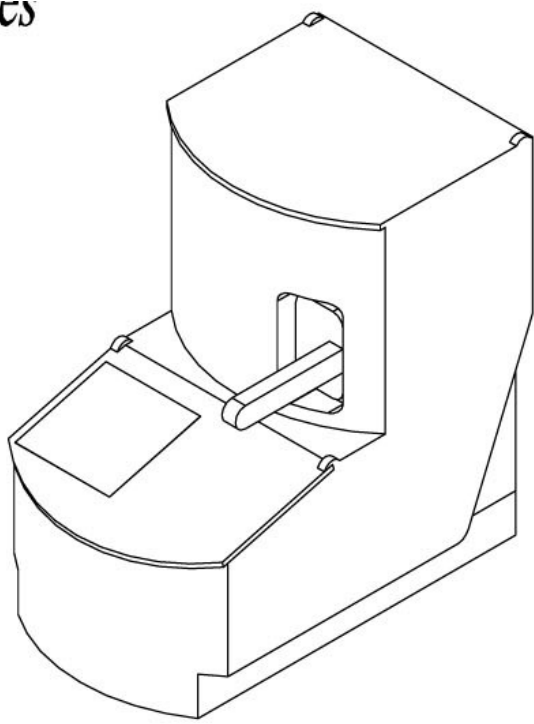

Trade Fixtures

This design is the exclusive property of Trade Fixtures LLC, and protected under copyright laws. All persons to whom it is displayed agree that they will not make any use of or disclose it to any party, without our express written permission.

REVISION
x
x
x

TFI-6004-1
E3\SD-2002

DATE: 05/30/02
SCALE: NTS

DESC: 8" X 13" VERTICAL SCOOP BIN
CUST: TRADE FIXTURES
SHT # 1 OF 1
BY: TDD