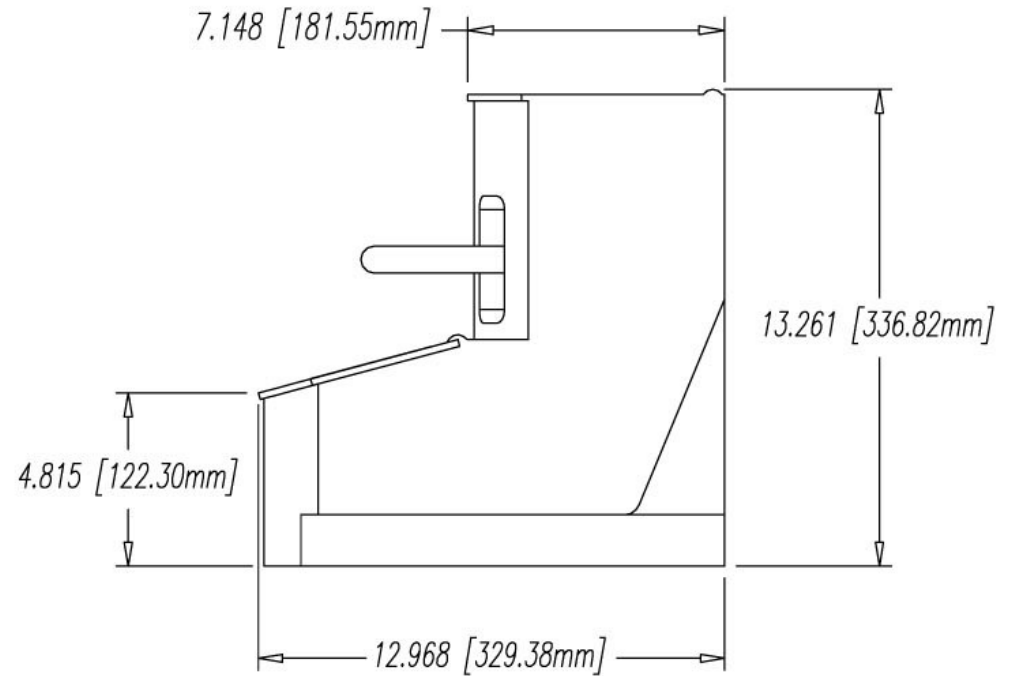

Trade Fixtures

This design is the exclusive property of Trade Fixtures LLC, and protected under copyright laws. All persons to whom it is displayed agree that they will not make any use of or disclose it to any party, without our express written permission.

REVISION
x
x
x

TFI-6004-1
E3\SD-2002

DATE: 05/30/02
SCALE: NTS

DESC: 8" X 13" VERTICAL SCOOP BIN
CUST: TRADE FIXTURES
SHT # 1 OF 1
BY: TDD