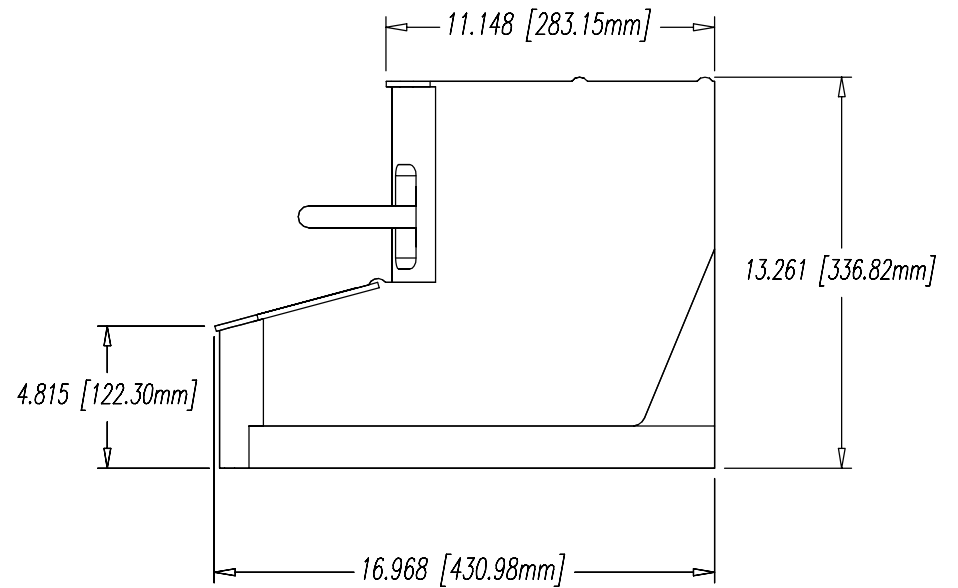

Trade Fixtures

This design is the exclusive property of Trade Fixtures LLC, and is protected under copyright laws. All persons to whom it is displayed agree that they will not make any use of or disclose it to any third party, without our express written permission.

REVISION
x
x
x

TFI-6004-2
E3\SD-2002

DESCR 8" X 17" VERTICAL SCOOP BIN
CUST TRADE FIXTURES
DATE: 05/30/02
SCALE: 1/8" = 1"

SHT # 1 OF 1
BY TDD