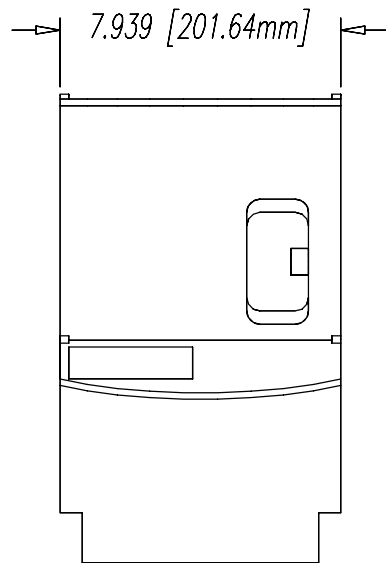

Trade Fixtures

This design is the exclusive property of Trade Fixtures LLC, and is protected under copyright laws. All persons to whom it is displayed agree that they will not make any use of or disclose it to any third party, without our express written permission.

REVISION
x
x
x

TFI-6004-2
E3\SD-2002

DESCR 8" X 17" VERTICAL SCOOP BIN
CUST TRADE FIXTURES
DATE: 05/30/02
SCALE: 1/8" = 1"

SHT # 1 OF 1
BY TDD