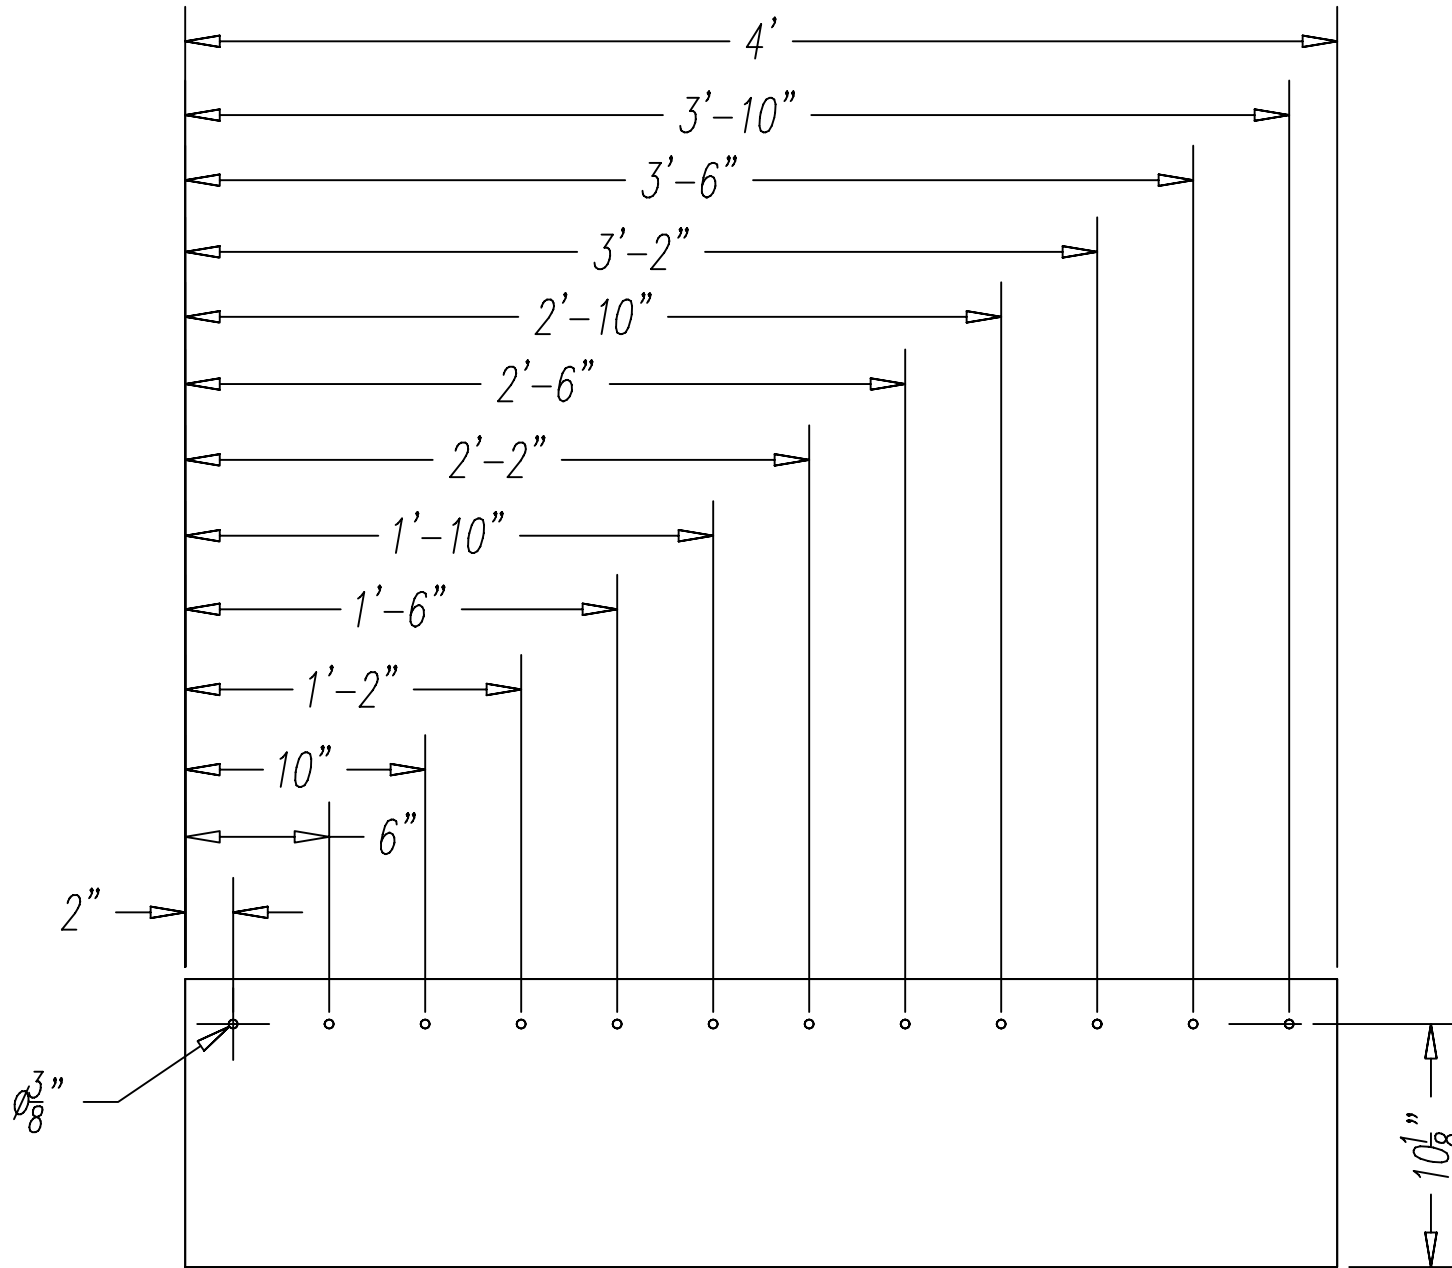

# Trade Fixtures

FRONT EDGE OF SHELF

DESCOP GFB BUTTON INSTALLATION  
 CUST. TRADE FIXTURES  
 SHIT # 1 OF 2  
 BY MCCOOL

TFI-9043-1  
 E3\SD-2004\

REVISION
x
x
x

DATE: 12/01/04  
 SCALE: N/A

This design is the exclusive property of Trade Fixtures LLC, and is protected under copyright laws. All persons to whom it is displayed agree that they will not make any use of or disclose it to any third party, without our express written permission.