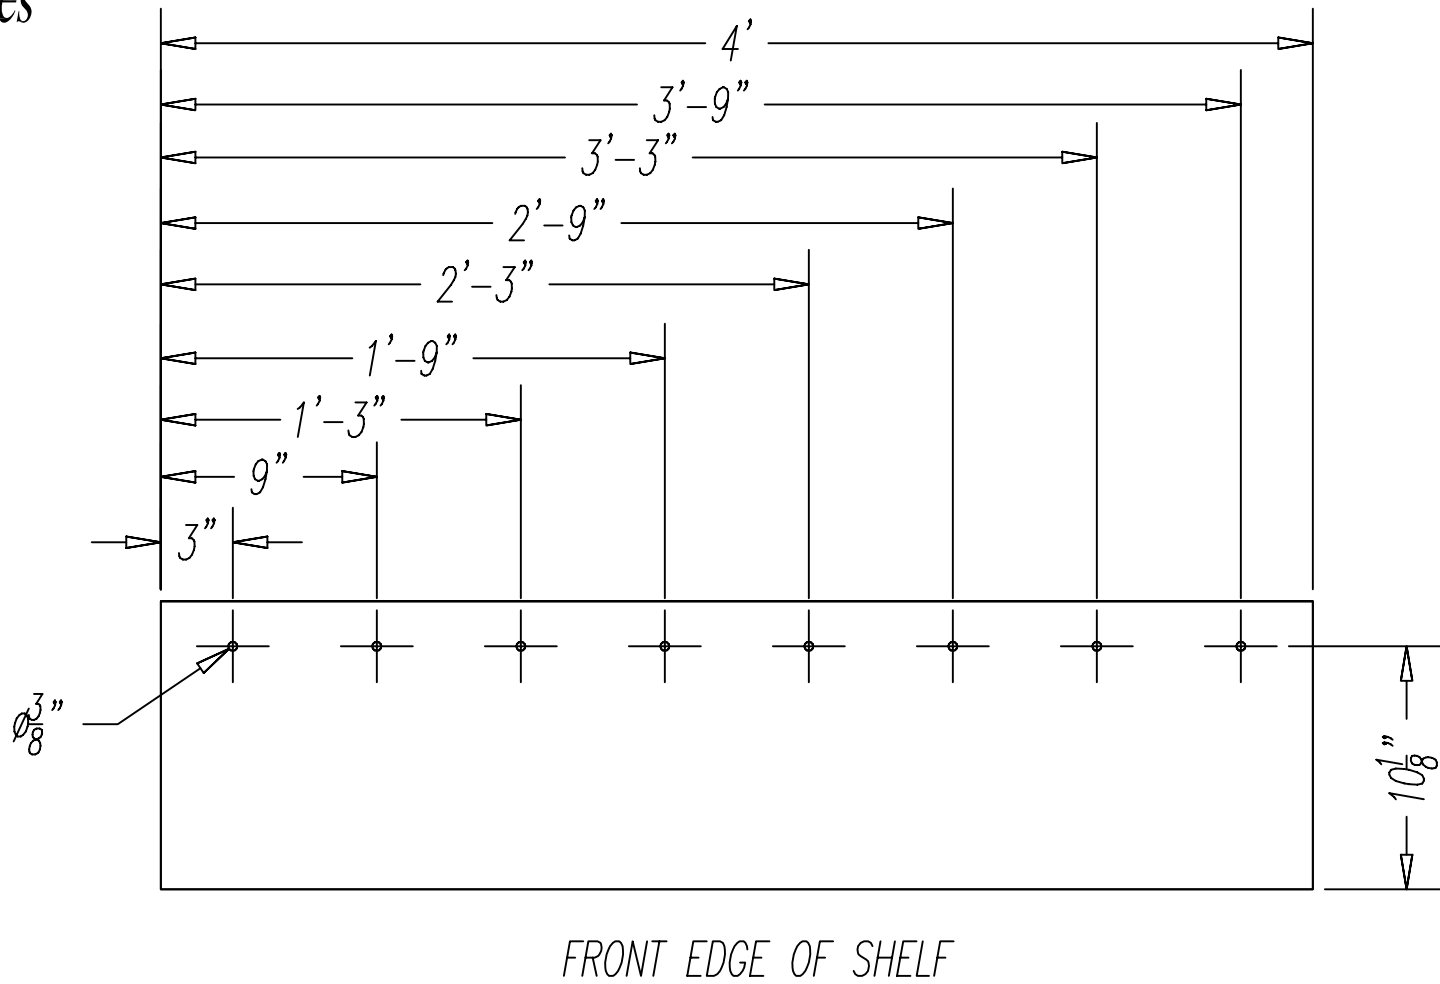

Trade Fixtures

2000

DESCOP GFB BUTTON INSTALLATION
 CUST. TRADE FIXTURES
 SH1 # 1 OF 2
 BY MCCOOL

DATE: 12/01/04
 SCALE: 1/8"

TFI-9043
 E3\SD-2004\

REVISION
x
x
x

This design is the exclusive property of Trade Fixtures LLC, and is protected under copyright laws. All persons to whom it is displayed agree that they will not make any use of or disclose it to any third party, without our express written permission.