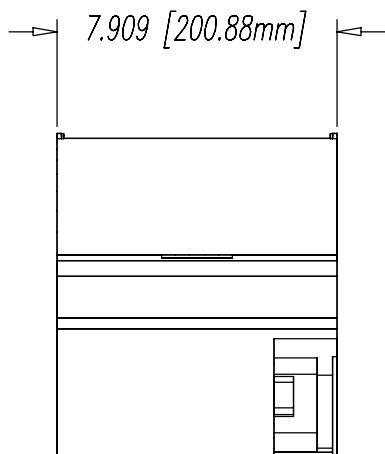

Trade Fixtures

DESCP 8" X 13" HORIZONTAL SCOOP BIN
 CUST TRADE FIXTURES
 SHT # 1 OF 1
 BY TDD

TFI-6004
 E3\SD-2002

REVISION
 x
 x
 x

This design is the exclusive property of Trade Fixtures LLC, and is protected under copyright laws. All persons to whom it is displayed agree that they will not make any use of or disclose it to any third party, without our express written permission.