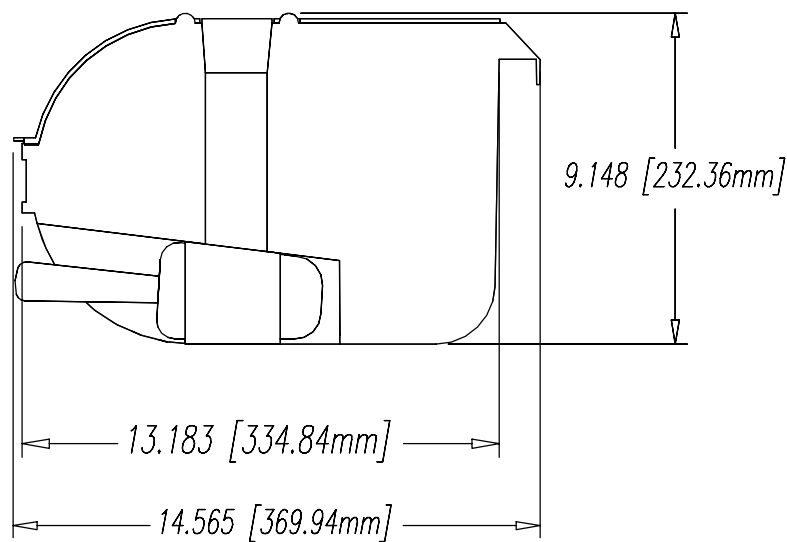

Trade Fixtures

DESCP 8" X 13" HORIZONTAL SCOOP BIN
 CUST TRADE FIXTURES
 SHT # 1 OF 1
 BY TDD

TFI-6004
 E3\SD-2002

REVISION
 x
 x
 x

This design is the exclusive property of Trade Fixtures LLC, and is protected under copyright laws. All persons to whom it is displayed agree that they will not make any use of or disclose it to any third party, without our express written permission.